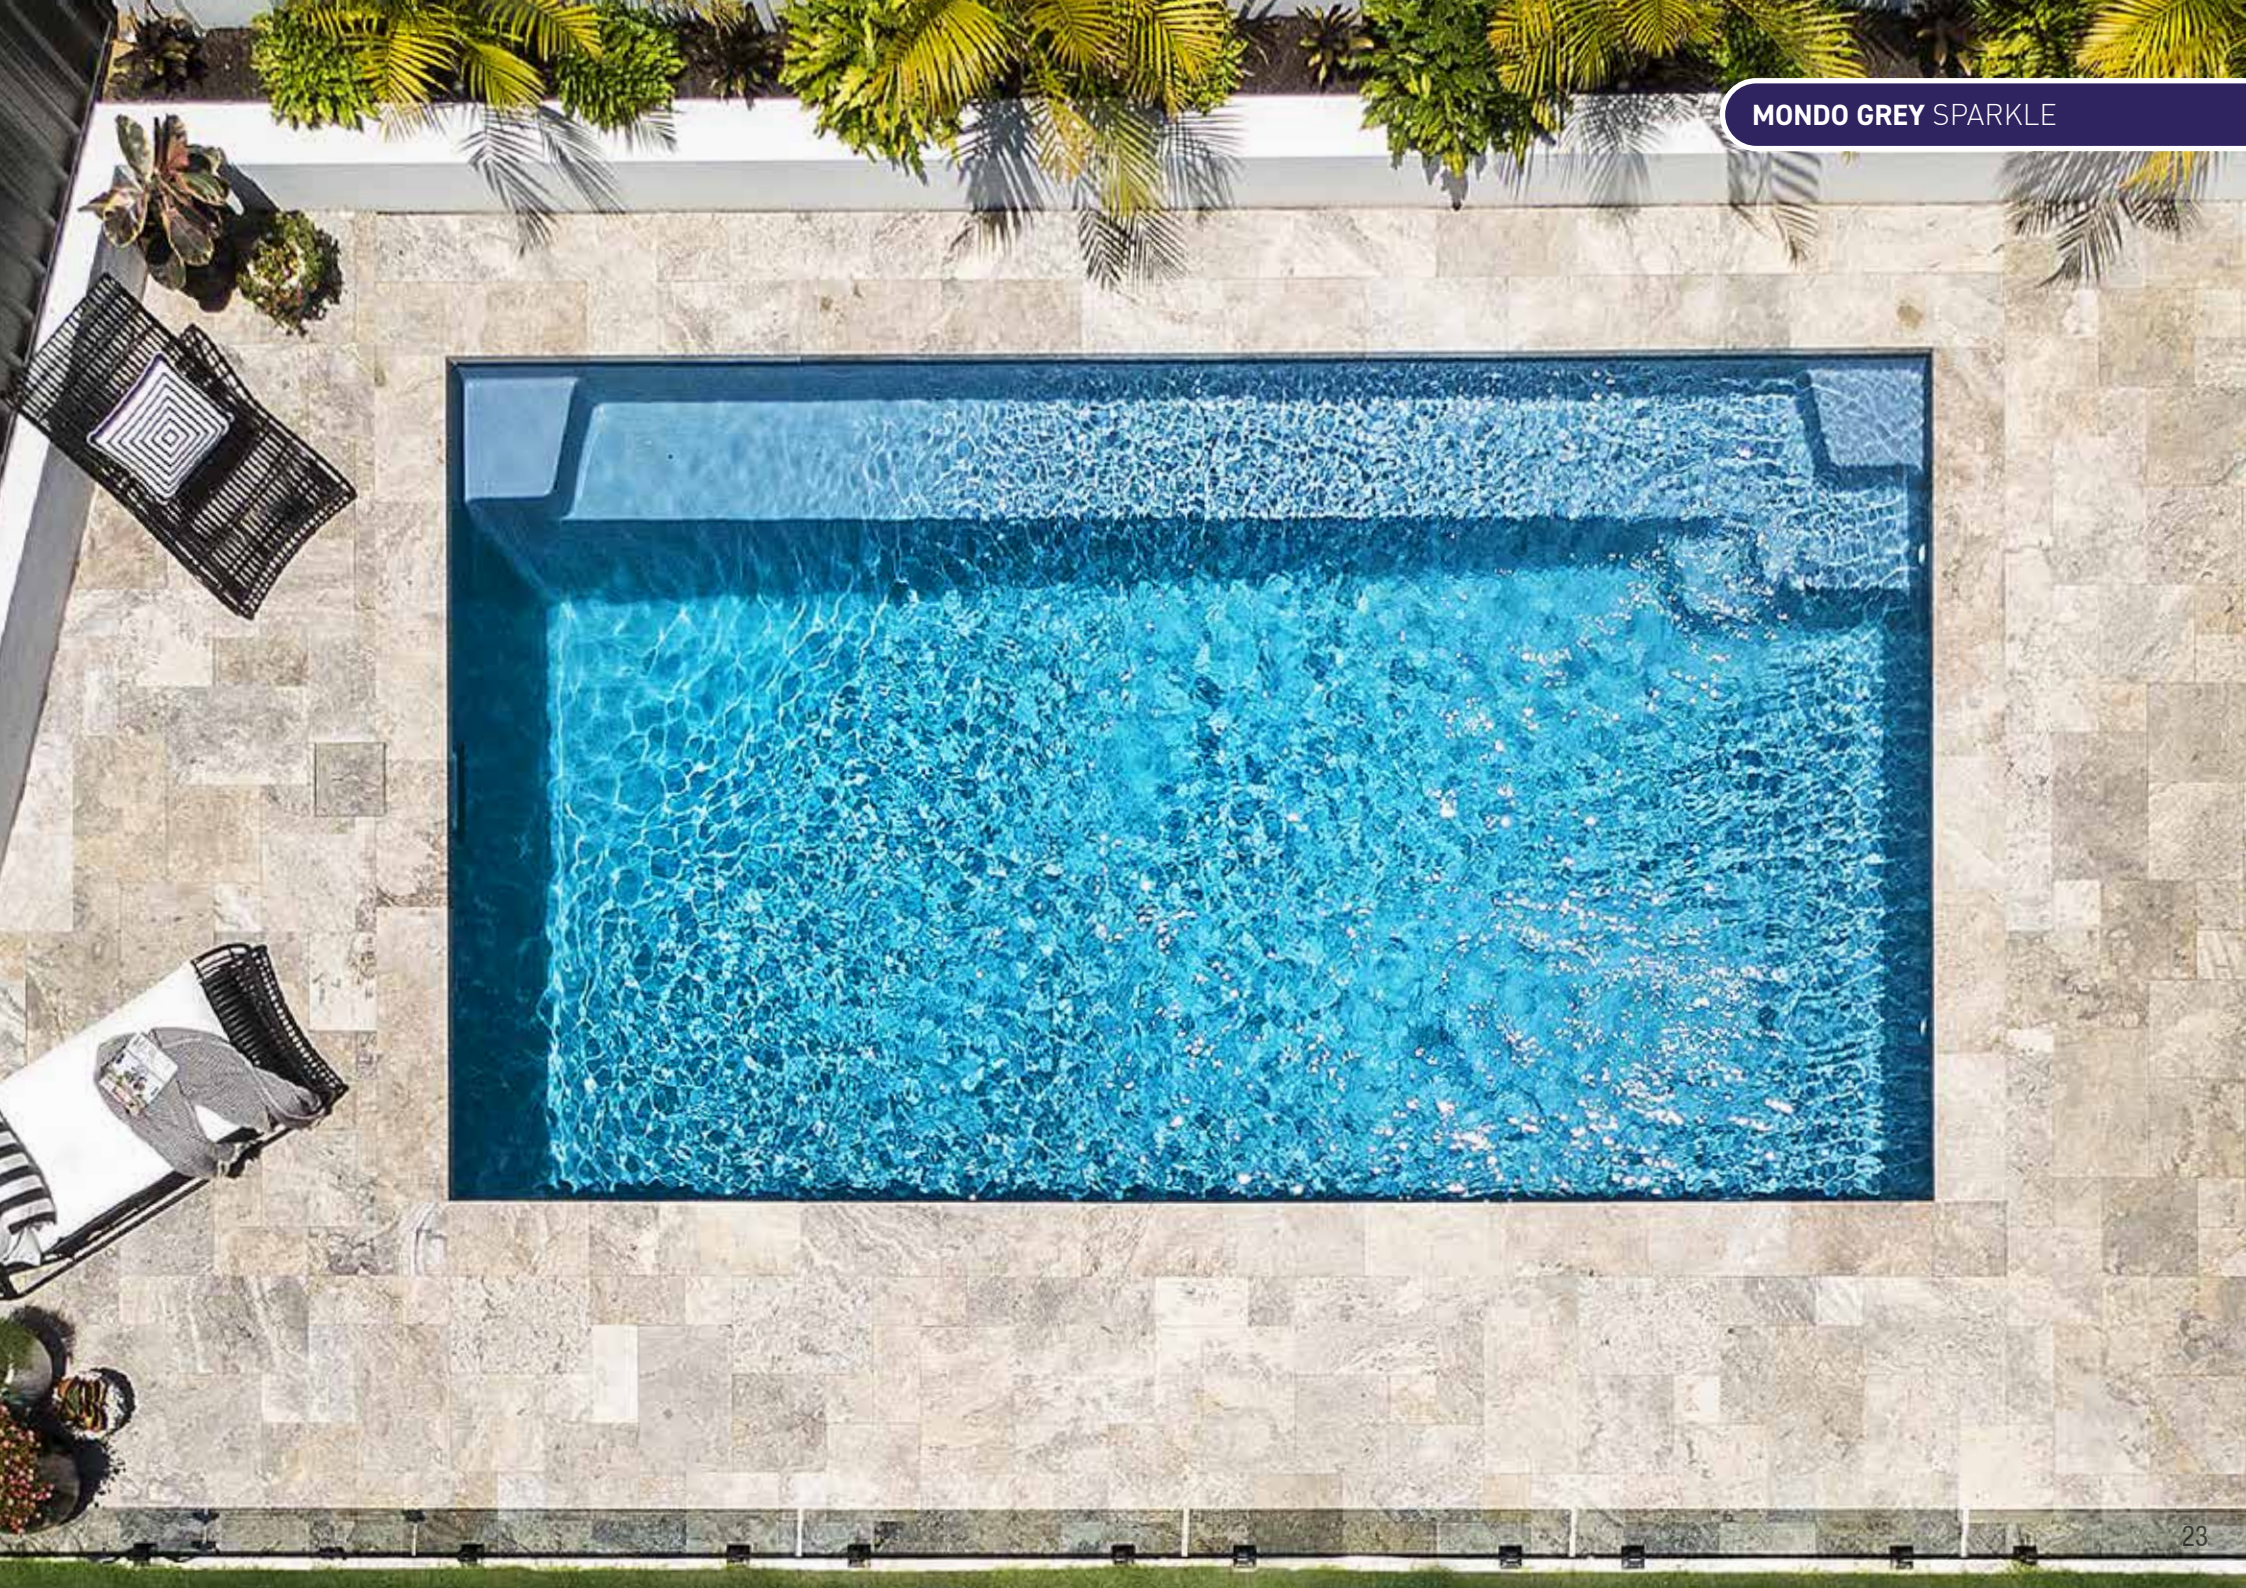

HORIZON SERIES

The Horizon series is a clean and stylish pool design.

Offering plenty of width and generous swimming space perfect for exercise and recreation, while the full length bench seating is ideal for relaxing with family and friends.

AVAILABLE SIZES

LENGTH	WIDTH	SHALLOW END	DEEP END
4.5m	3.6m	1.2m	1.6m
5.5m	3.6m	1.2m	1.7m
6.5m	3.6m	1.2m	1.8m
7.5m	3.6m	1.2m	1.9m

Please Note: Sizes are approximate indications only

KEY FEATURES

- Unobstructed swimming area.
- Full length bench seating, ideal for optional spa seat.
- Dual entry and exit points for versatile positioning.
- Square internal corners allow for 90 degree paving for a cleaner, stylish look.
- Bench seat allows for close positioning to boundaries and structures.

MEDINA SERIES

The Medina is a stylish pool design that is perfect for modern homes. Tight radius corners and side entry steps allow for a clean and sophisticated look. The Medina also features a wader bench that is ideal for relaxing.

AVAILABLE SIZES

LENGTH	WIDTH	SHALLOW END	DEEP END
6m	3.6m	1.27m	1.8m
7m	3.6m	1.24m	1.82m
8m	4.2m	1.2m	1.93m

Please Note: Sizes are approximate indications only

KEY FEATURES

- Modern Design With Square Internal and External Corners to Eliminate Paving Overhang.
- No Intrusive steps or Ledges to Maximise Swimming Area.
- Generous Seating Area with Spa Jet Option.