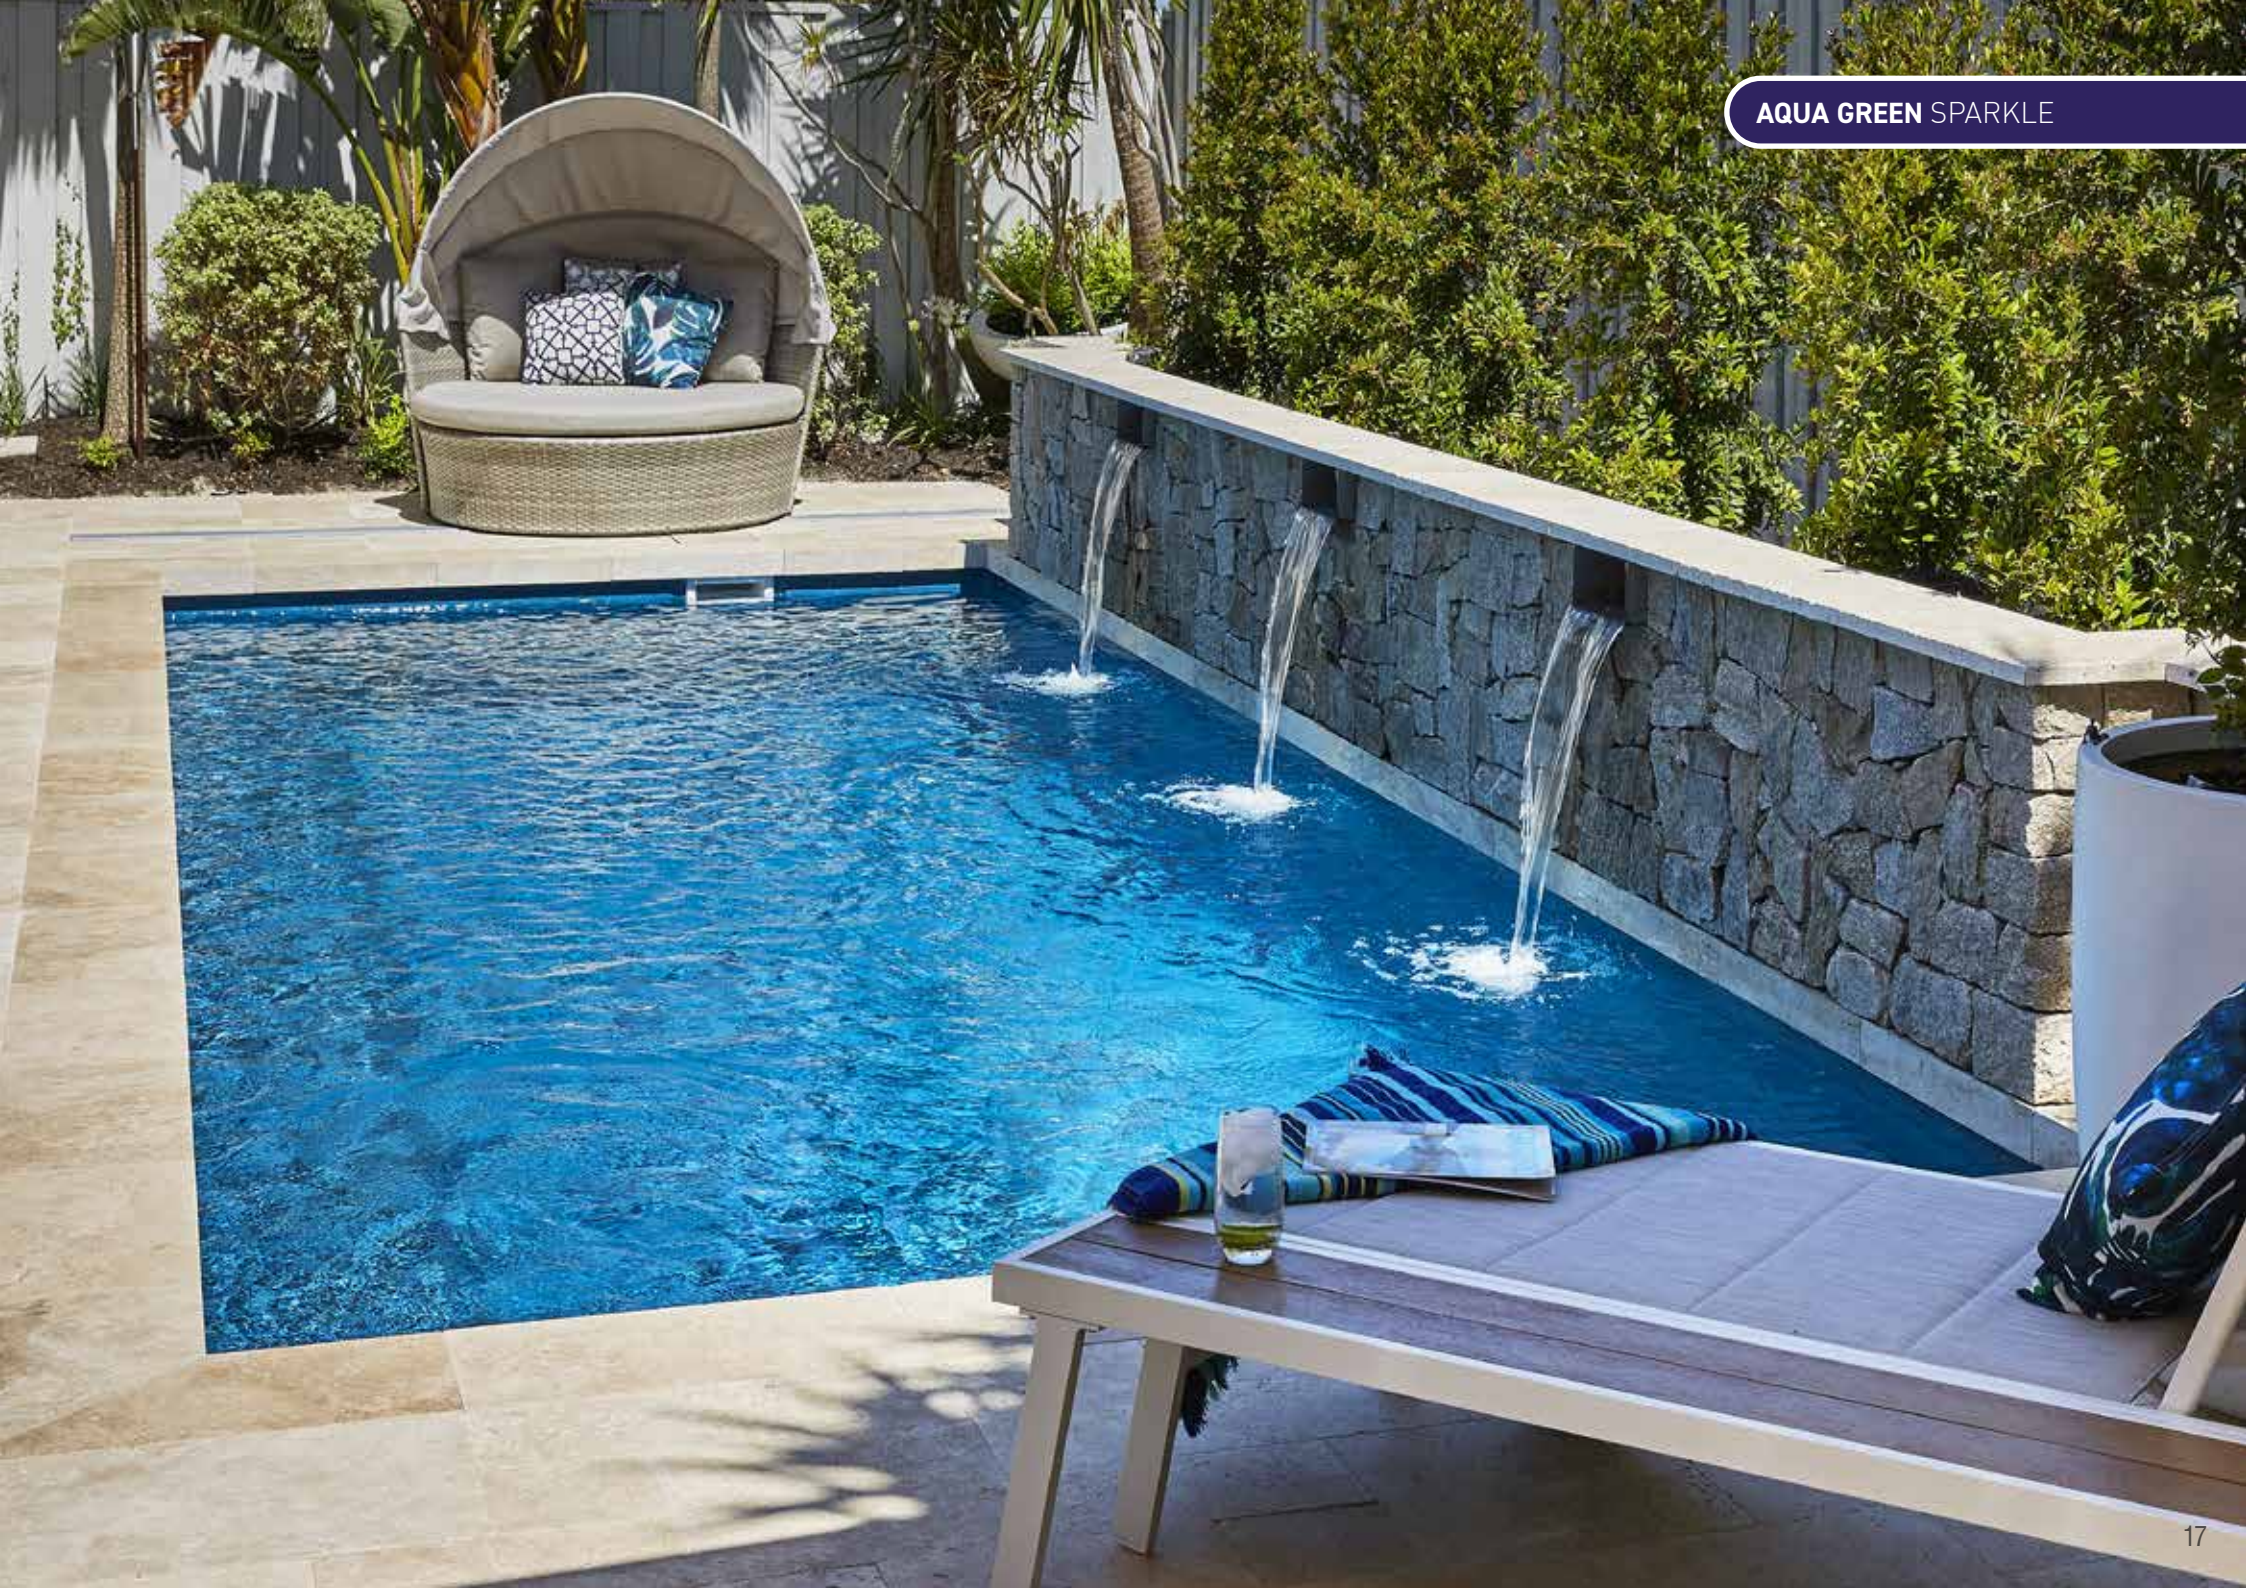

- Unobstructed swimming area.
- Full length bench seating, ideal for optional spa seat.
- Dual entry and exit points for versatile positioning.
- Square internal corners allow for 90 degree paving for a cleaner, stylish look.
- Bench seat allows for close positioning to boundaries and structures