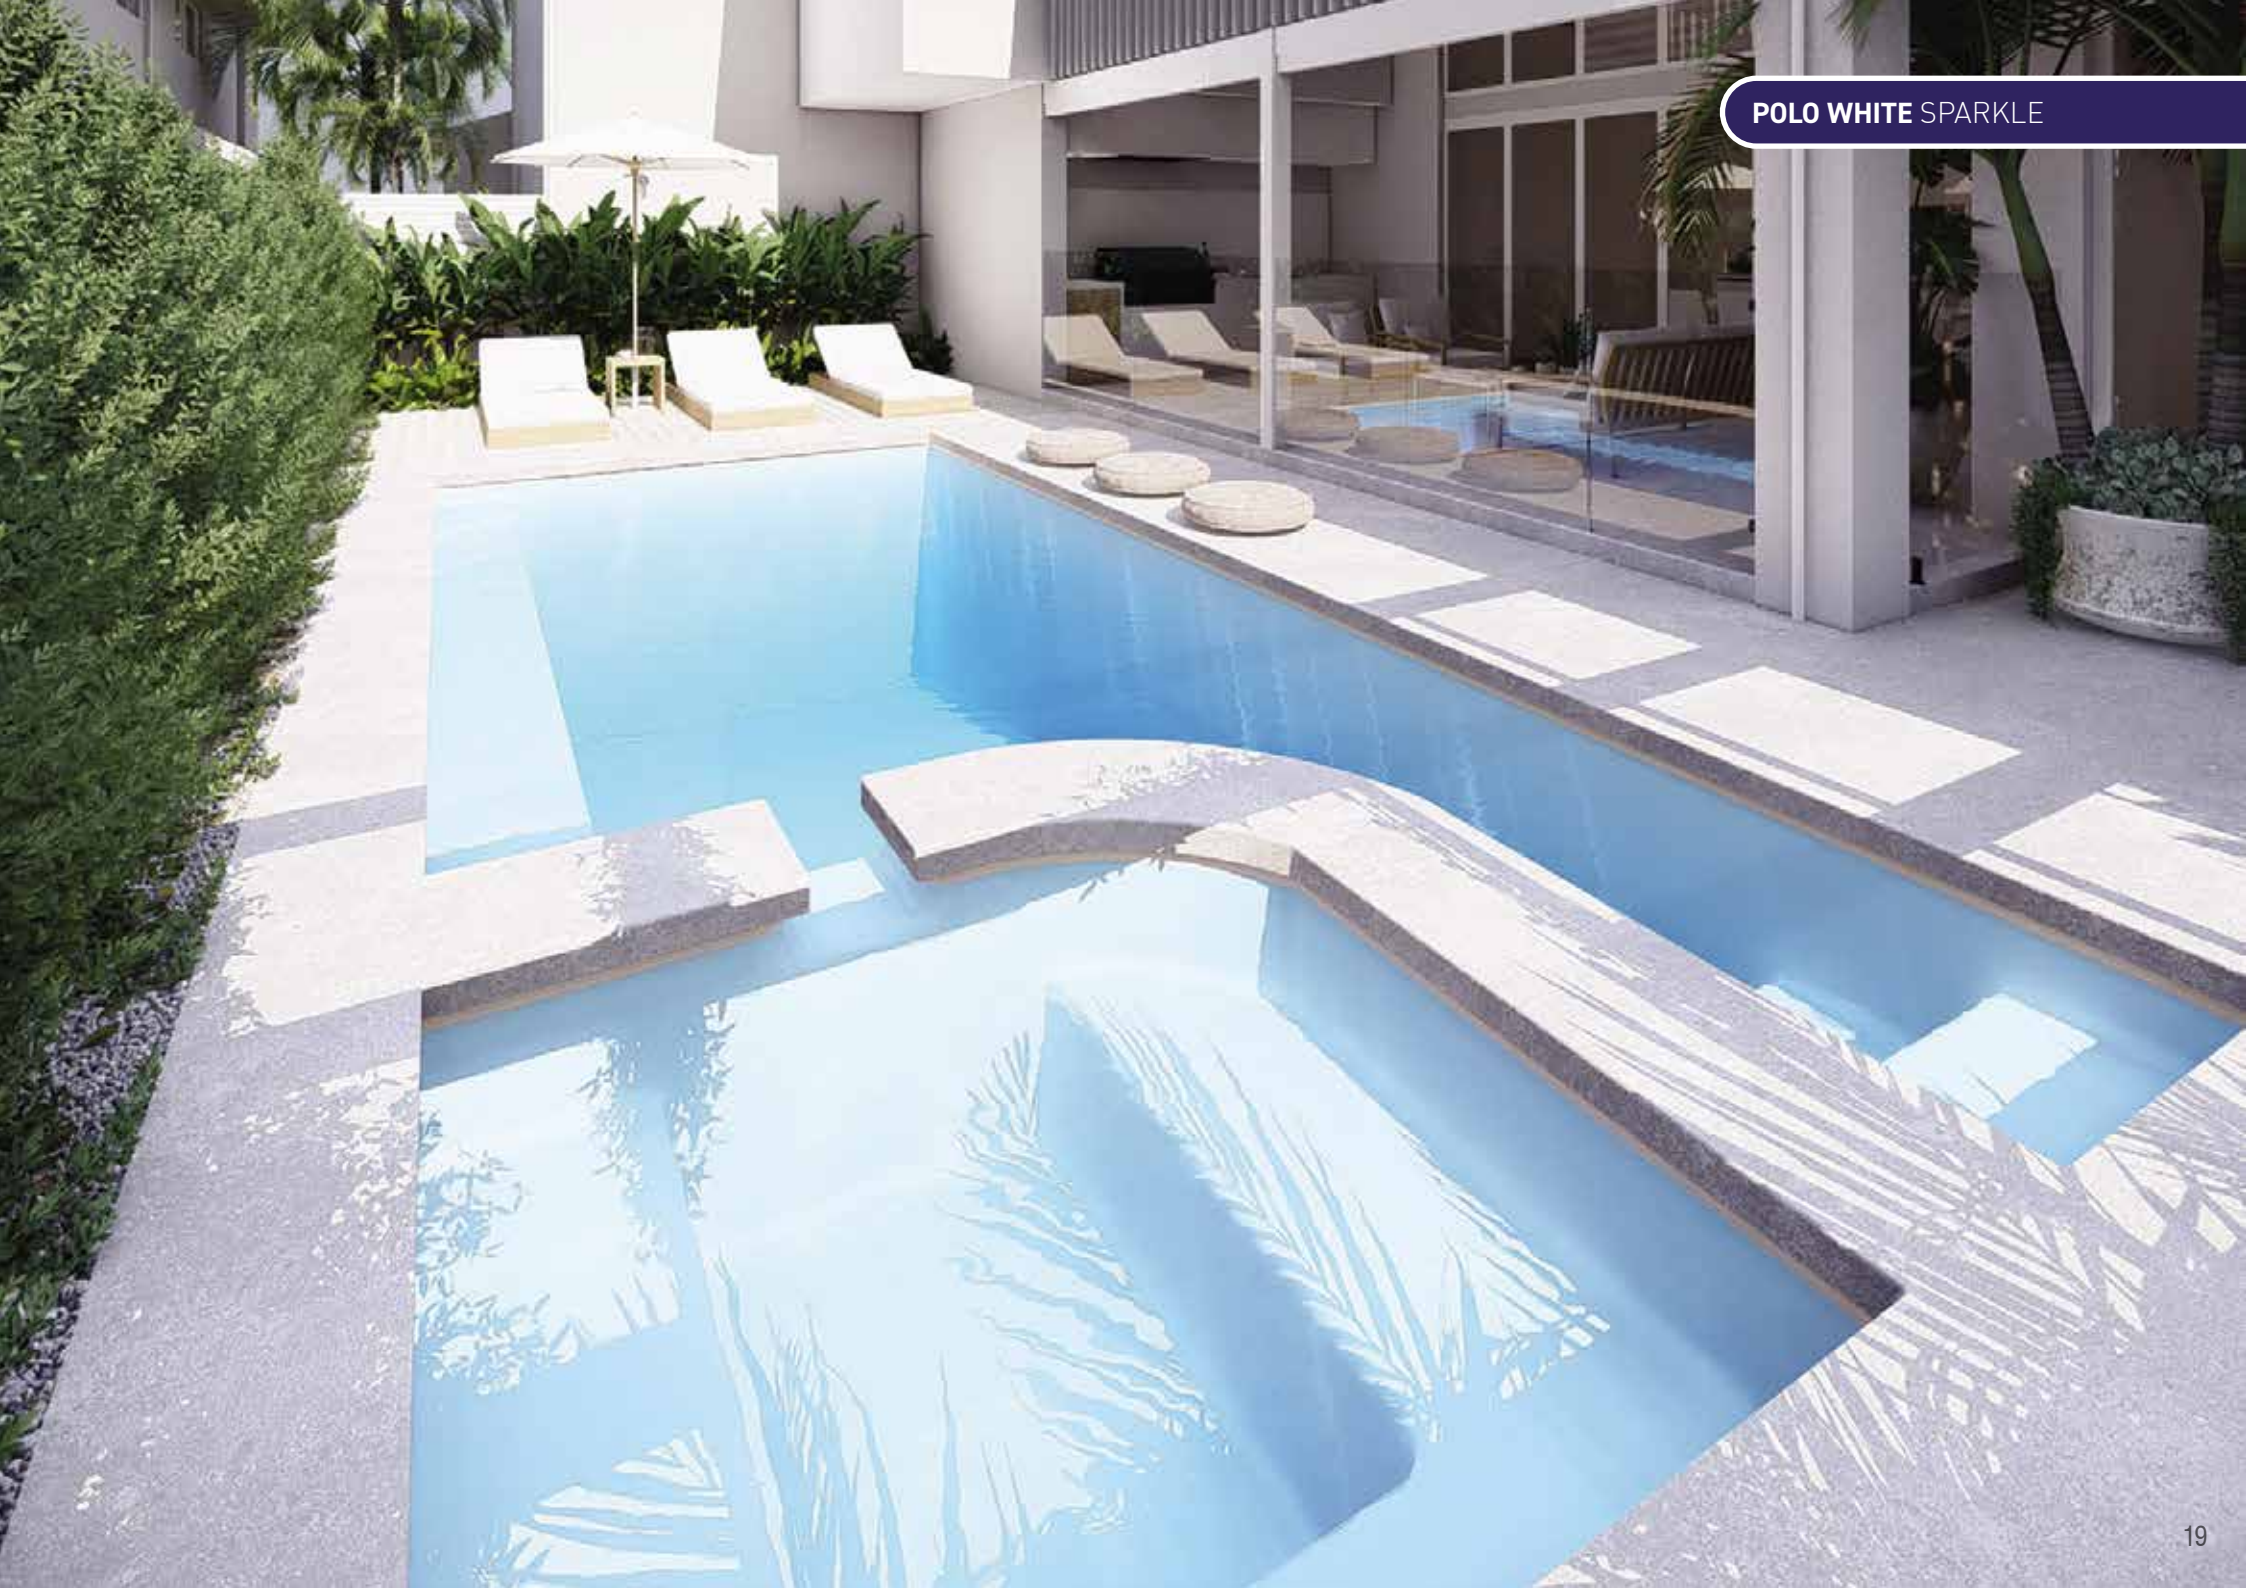

AVAILABLE SIZES

LENGTH	WIDTH	SHALLOW END	DEEP END
5m	3m	1.34m	1.63m
6m	3m	1.34m	1.71m
7m	3m	1.34m	1.8m

Please Note: Sizes are approximate indications only

KEY FEATURES

- Wide 500mm entry steps
- Dual entry and exit points for versatile positioning.
- Internal curve wall with external straight lines allows for 90-degree paving and a clean finish.
- Bench seat enables close positioning to boundaries & structures.
- Inclusive of 6 Spa jets "Spa Only"