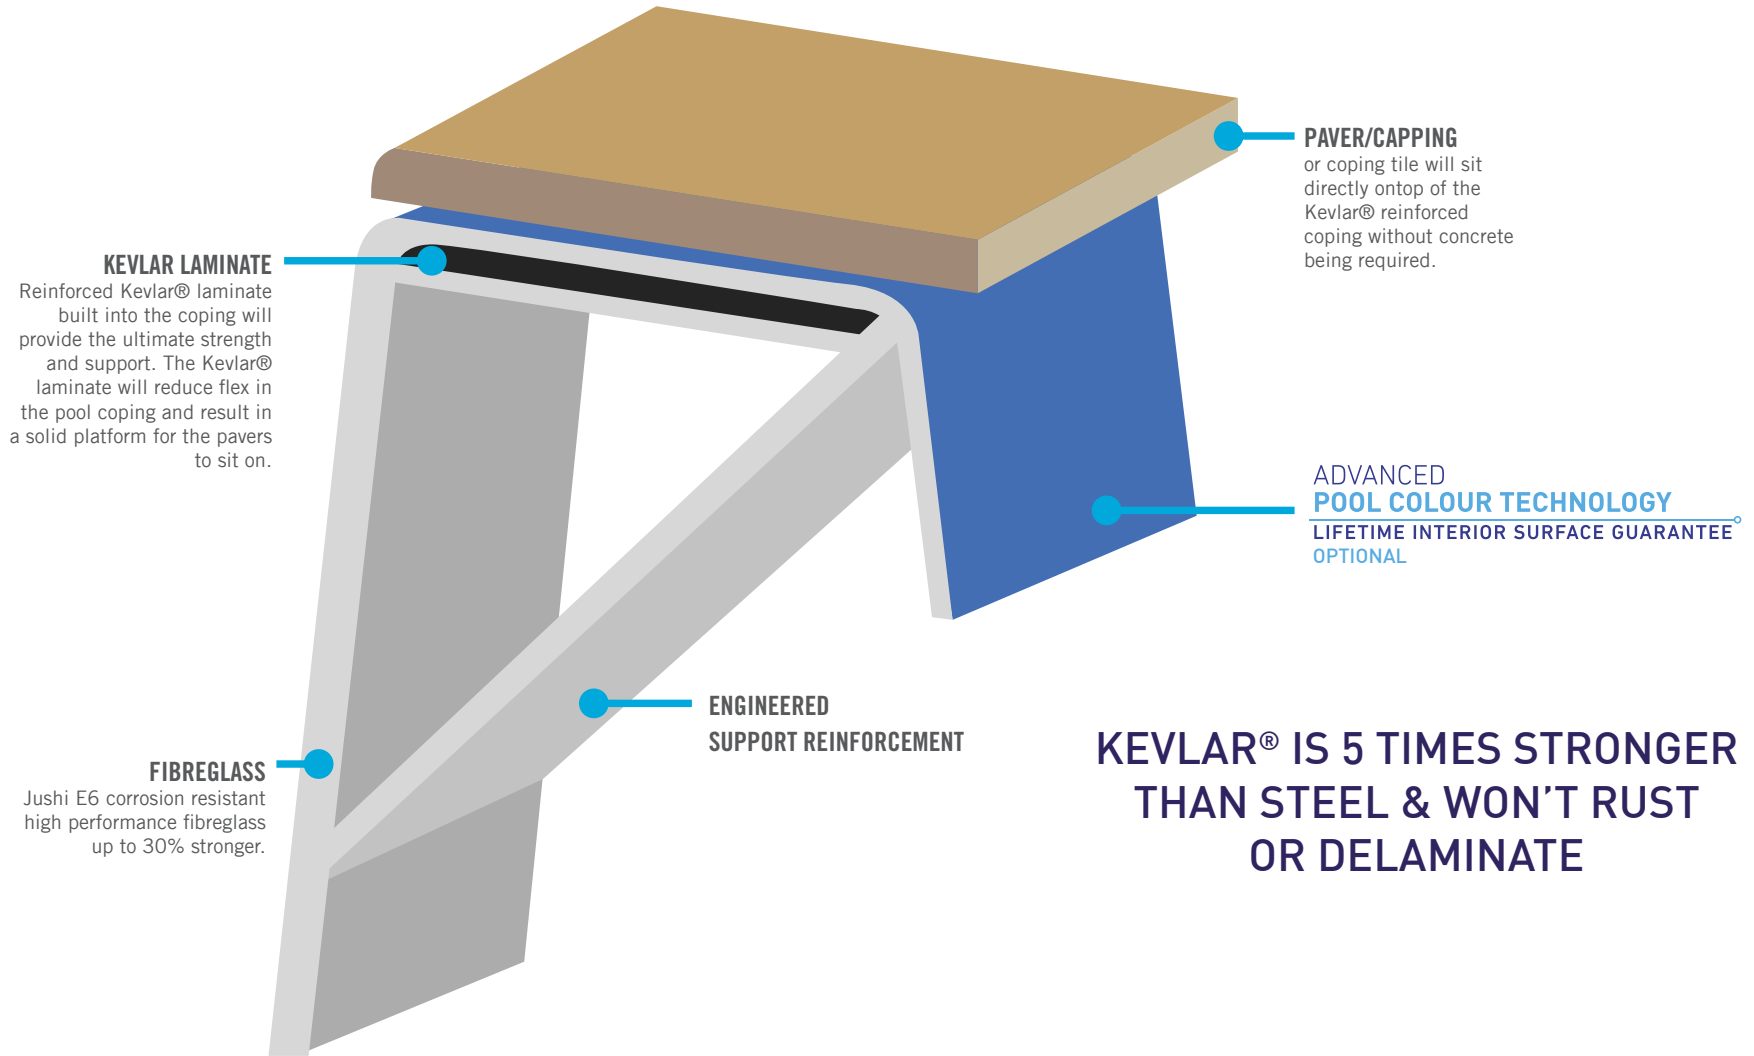

ADVANCED KEVLAR® COPING SYSTEM LIFETIME STRUCTURAL GUARANTEE

Australian Government
IP Australia
Patent Pending
Application No. 2019204472

**KEVLAR® IS 5 TIMES STRONGER
THAN STEEL & WON'T RUST
OR DELAMINATE**

SUPERIOR STRENGTH BUILT LIKE NO OTHER
Kevlar® is non conductive & the pool shell does not require earth bonding