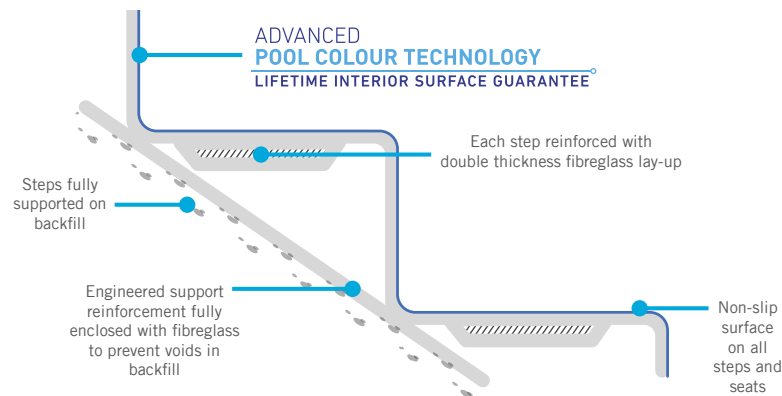

SAI GLOBAL CERTIFIED POOL COMPANY

POOL CONSTRUCTION

POOL WALL

BENCH SEAT

FRONT PROFILE

SIDE PROFILE

POOL STEPS

Australian Standard
AS 1838: 2021
Lic: SMK41178
SAI GLOBAL