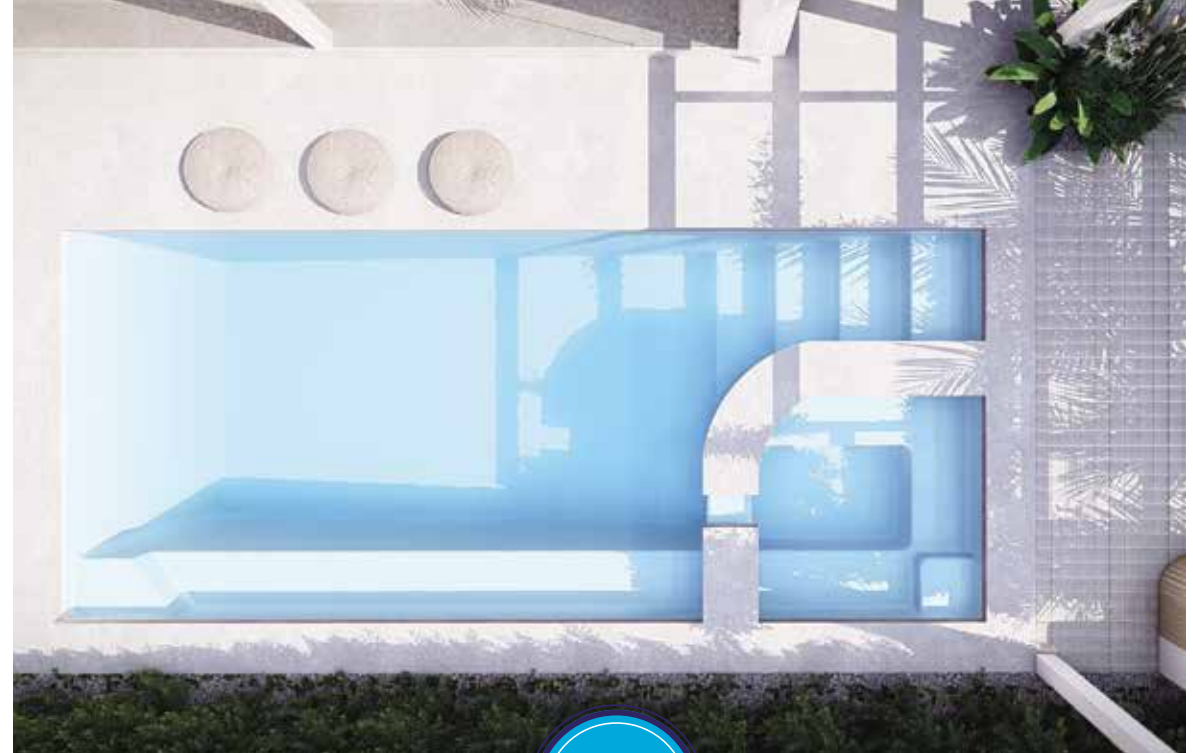

- Unobstructed swimming area.
- Full length bench seating, ideal for optional spa seat.
- Dual entry and exit points for versatile positioning.
- Square internal corners allow for 90 degree paving for a cleaner, stylish look.
- Bench seat allows for close positioning to boundaries and structures

PALM BEACH SERIES

The Palm Beach Series is another new addition into the Factory Pools & Spas range.

Featuring a curved internal wall showcasing the latest in design aesthetics. This one-piece pool and spa combination offers multi use and both pool and spa can be run simultaneously or independently. Including a long bench seat, spillway, and dual entry points, The Palm Beach boasts current trends in exterior concepts and is ideal for the whole family.

AVAILABLE SIZES

LENGTH	WIDTH	SHALLOW END	DEEP END
5m	3m	1.34m	1.63m
6m	3m	1.34m	1.71m
7m	3m	1.34m	1.8m

Please Note: Sizes are approximate indications only

KEY FEATURES

- Wide 500mm entry steps
- Dual entry and exit points for versatile positioning.
- Internal curve wall with external straight lines allows for 90-degree paving and a clean finish.
- Bench seat enables close positioning to boundaries & structures.
- Inclusive of 6 Spa jets "Spa Only"