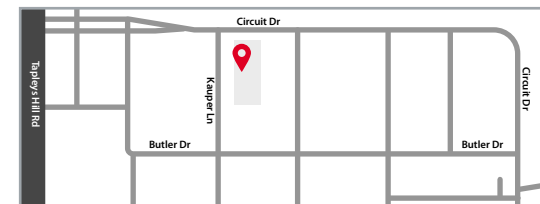

FACTORY POOLS & SPAS

HIGHEST QUALITY GUARANTEED

rainwise pools

SA Pool Builder of the Year
2018, 2019, 2021 & 2023

P: 08 8162 5800

A: 2/8 Circuit Drive, Hendon SA

W: www.rainwisepoolsadelaide.com

www.factorypoolsandspas.com.au