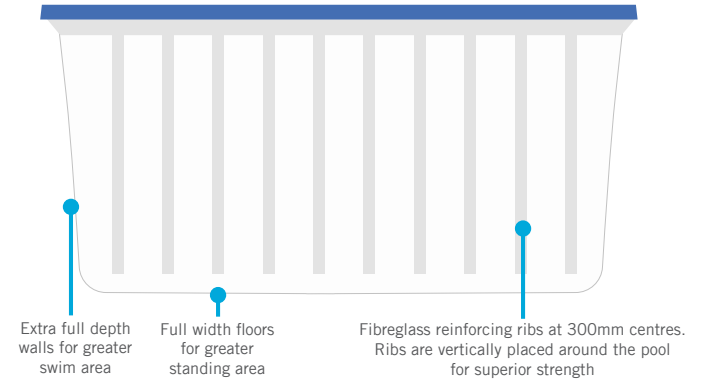

SAI GLOBAL CERTIFIED POOL COMPANY

POOL CONSTRUCTION

POOL WALL

BENCH SEAT

FRONT PROFILE

SIDE PROFILE

POOL STEPS

Australian Standard
AS 1838: 2021
Lic: SMK41178
SAI GLOBAL