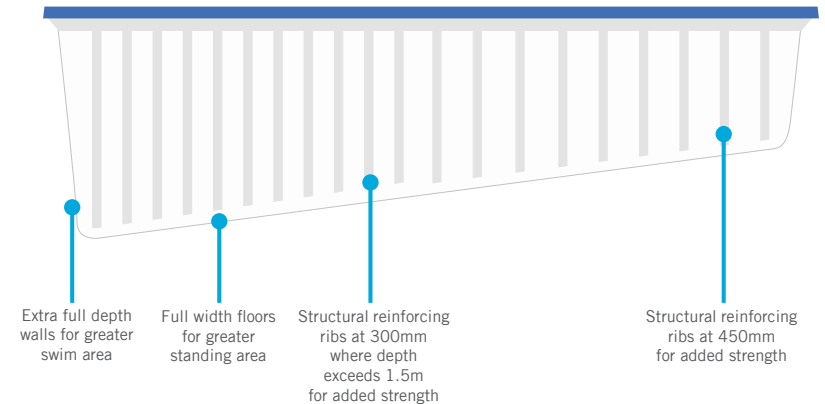

SAI GLOBAL CERTIFIED POOL COMPANY

POOL CONSTRUCTION

POOL WALL

BENCH SEAT

FRONT PROFILE

SIDE PROFILE

POOL STEPS

Australian Standard
AS 1838: 2021
Lic: SMK41178
SAI GLOBAL