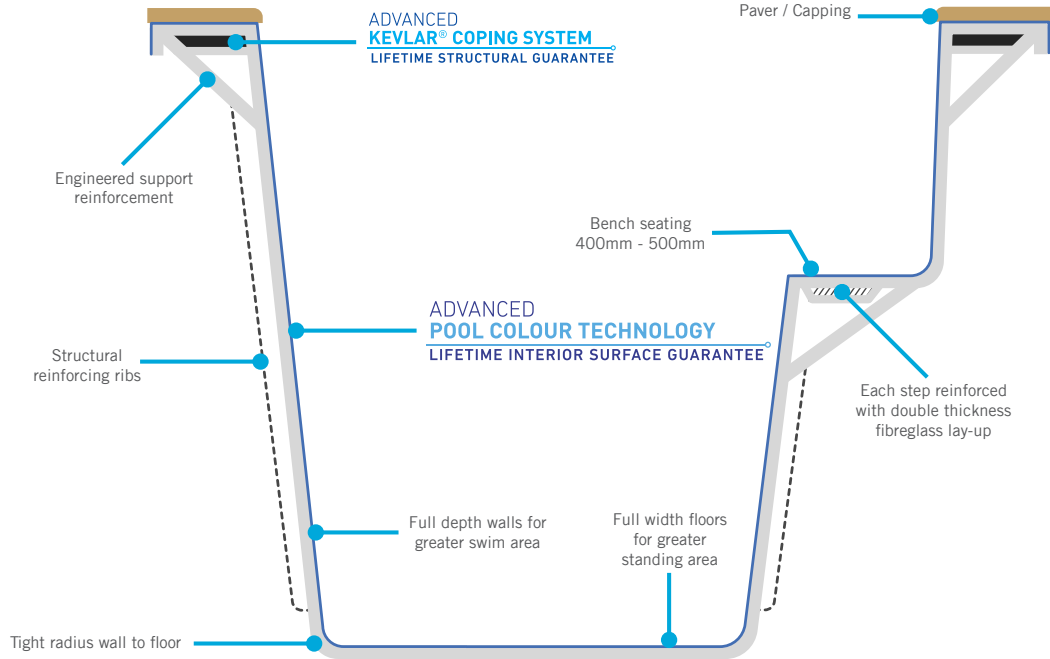

Once the pool is released from the mould, stringent and comprehensive testing is performed. The gelcoat finish and colour is visually inspected. The hardness of the surface is measured, as well as the wall thickness being checked at more than 25 positions around the pool. This is done by ultrasonic mechanic testing and recording. Every pool is weighed using an electronic digital scale to ensure the specified amount of material has been used during production stages to meet standards.

Every pool is embossed with our name as well as a unique 5 digit number which enables tracking and tracing of that pool easy for everyone to identify. Our master files record and document quality tests and results. We also keep and store a cut out of every pool shell manufactured in our Factory Pools Perth library, making it easy for future reference.

SAI GLOBAL CERTIFIED POOL COMPANY

POOL CONSTRUCTION

POOL WALL

BENCH SEAT

FRONT PROFILE

SIDE PROFILE

POOL STEPS

Australian Standard
AS 1838: 2021
Lic: SMK41178
SAI GLOBAL